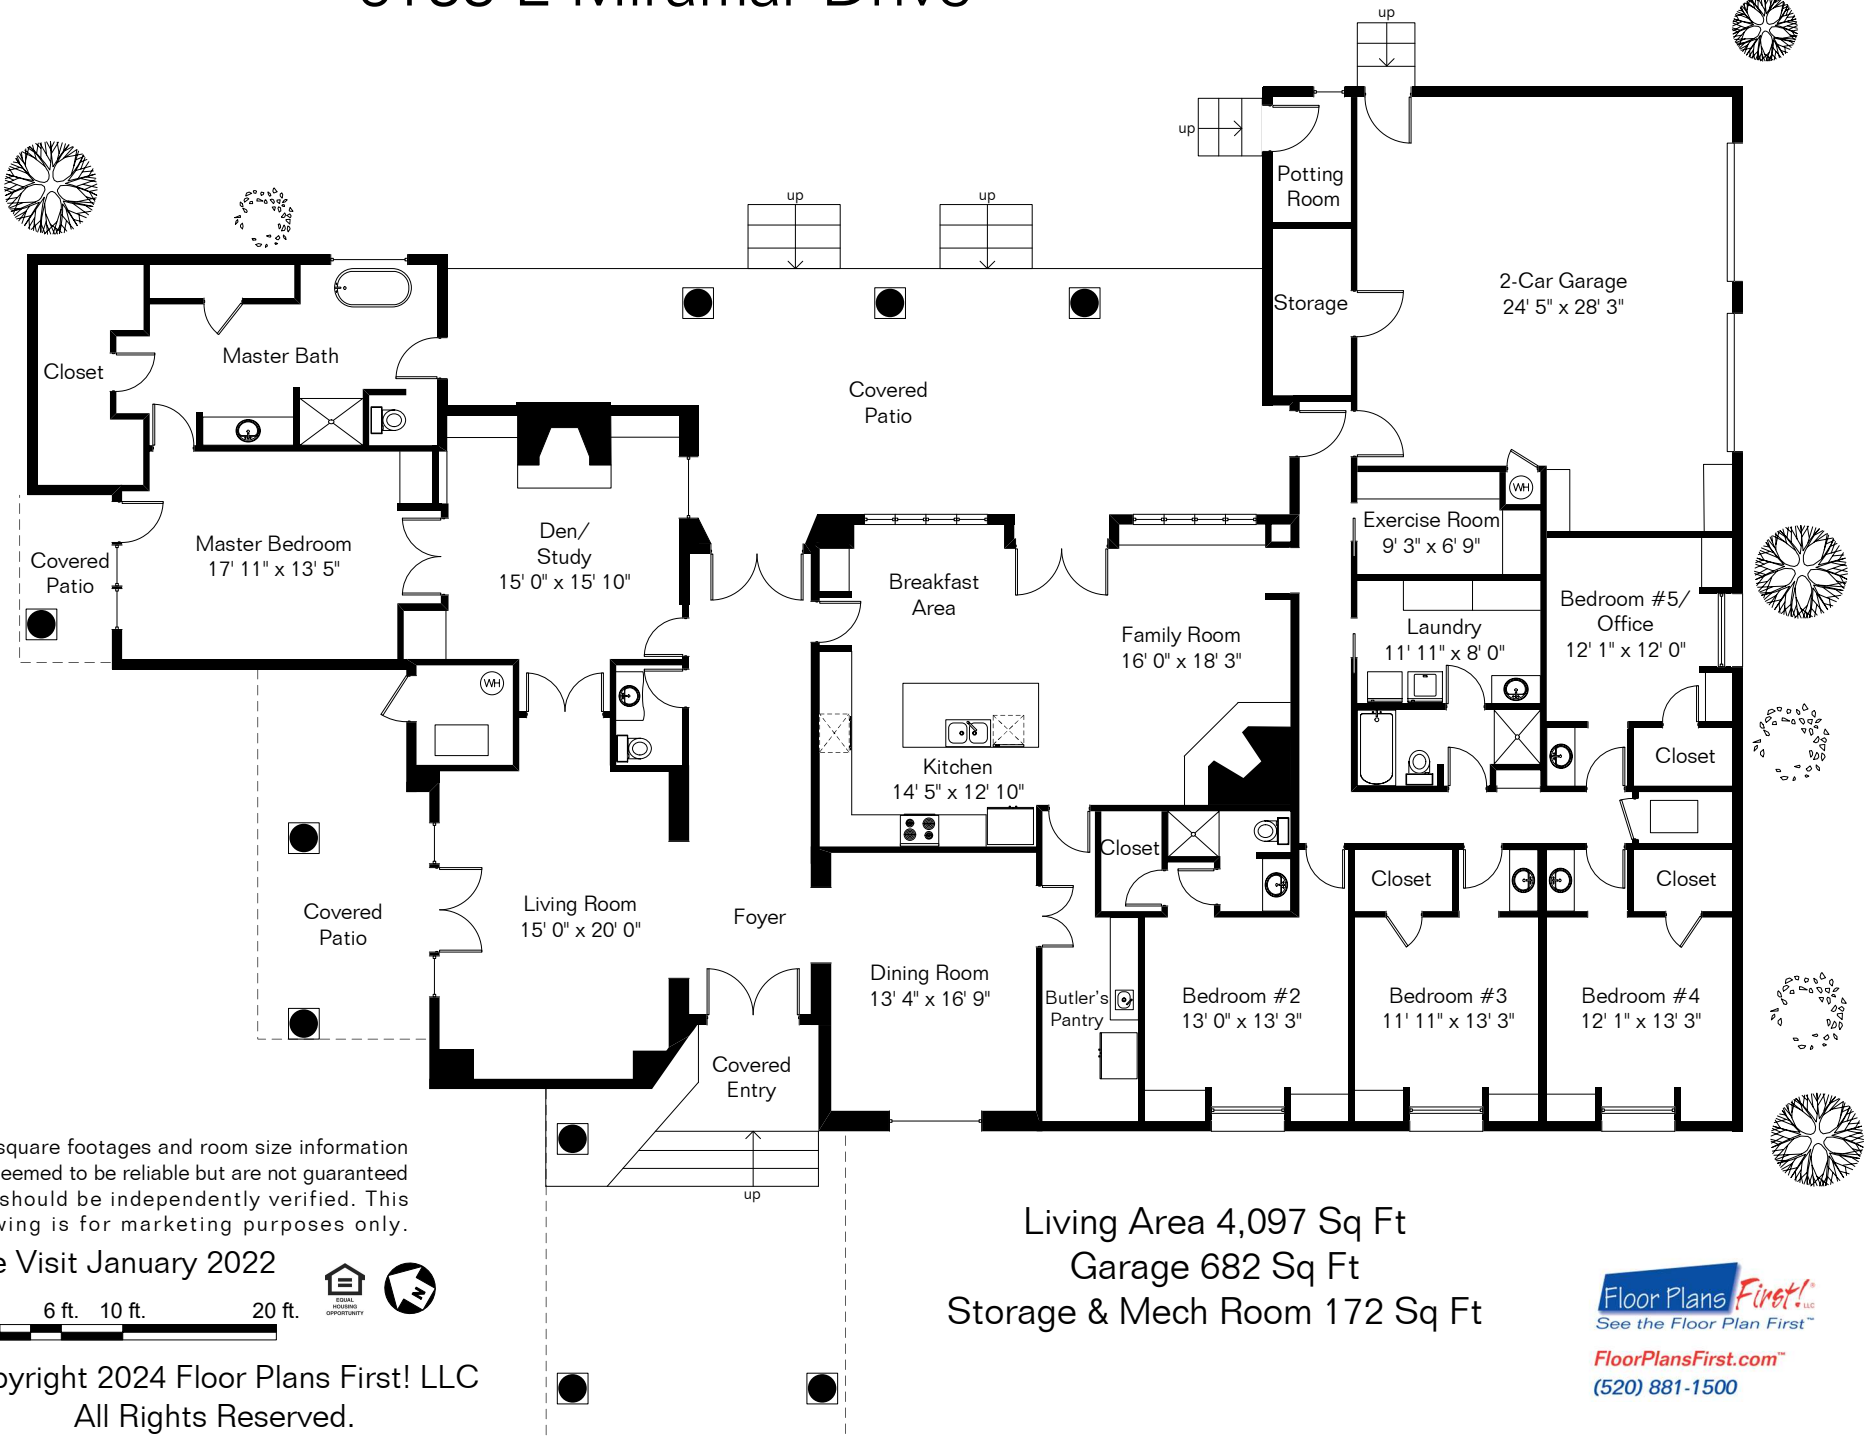

# 6135 E Miramar Drive

The square footages and room size information are deemed to be reliable but are not guaranteed and should be independently verified. This drawing is for marketing purposes only.

Site Visit January 2022

0 ft. 6 ft. 10 ft. 20 ft.

Copyright 2024 Floor Plans First! LLC  
All Rights Reserved.

Living Area 4,097 Sq Ft  
Garage 682 Sq Ft  
Storage & Mech Room 172 Sq Ft

**Floor Plans First!**  
See the Floor Plan First!  
[FloorPlansFirst.com](http://FloorPlansFirst.com)  
(520) 881-1500